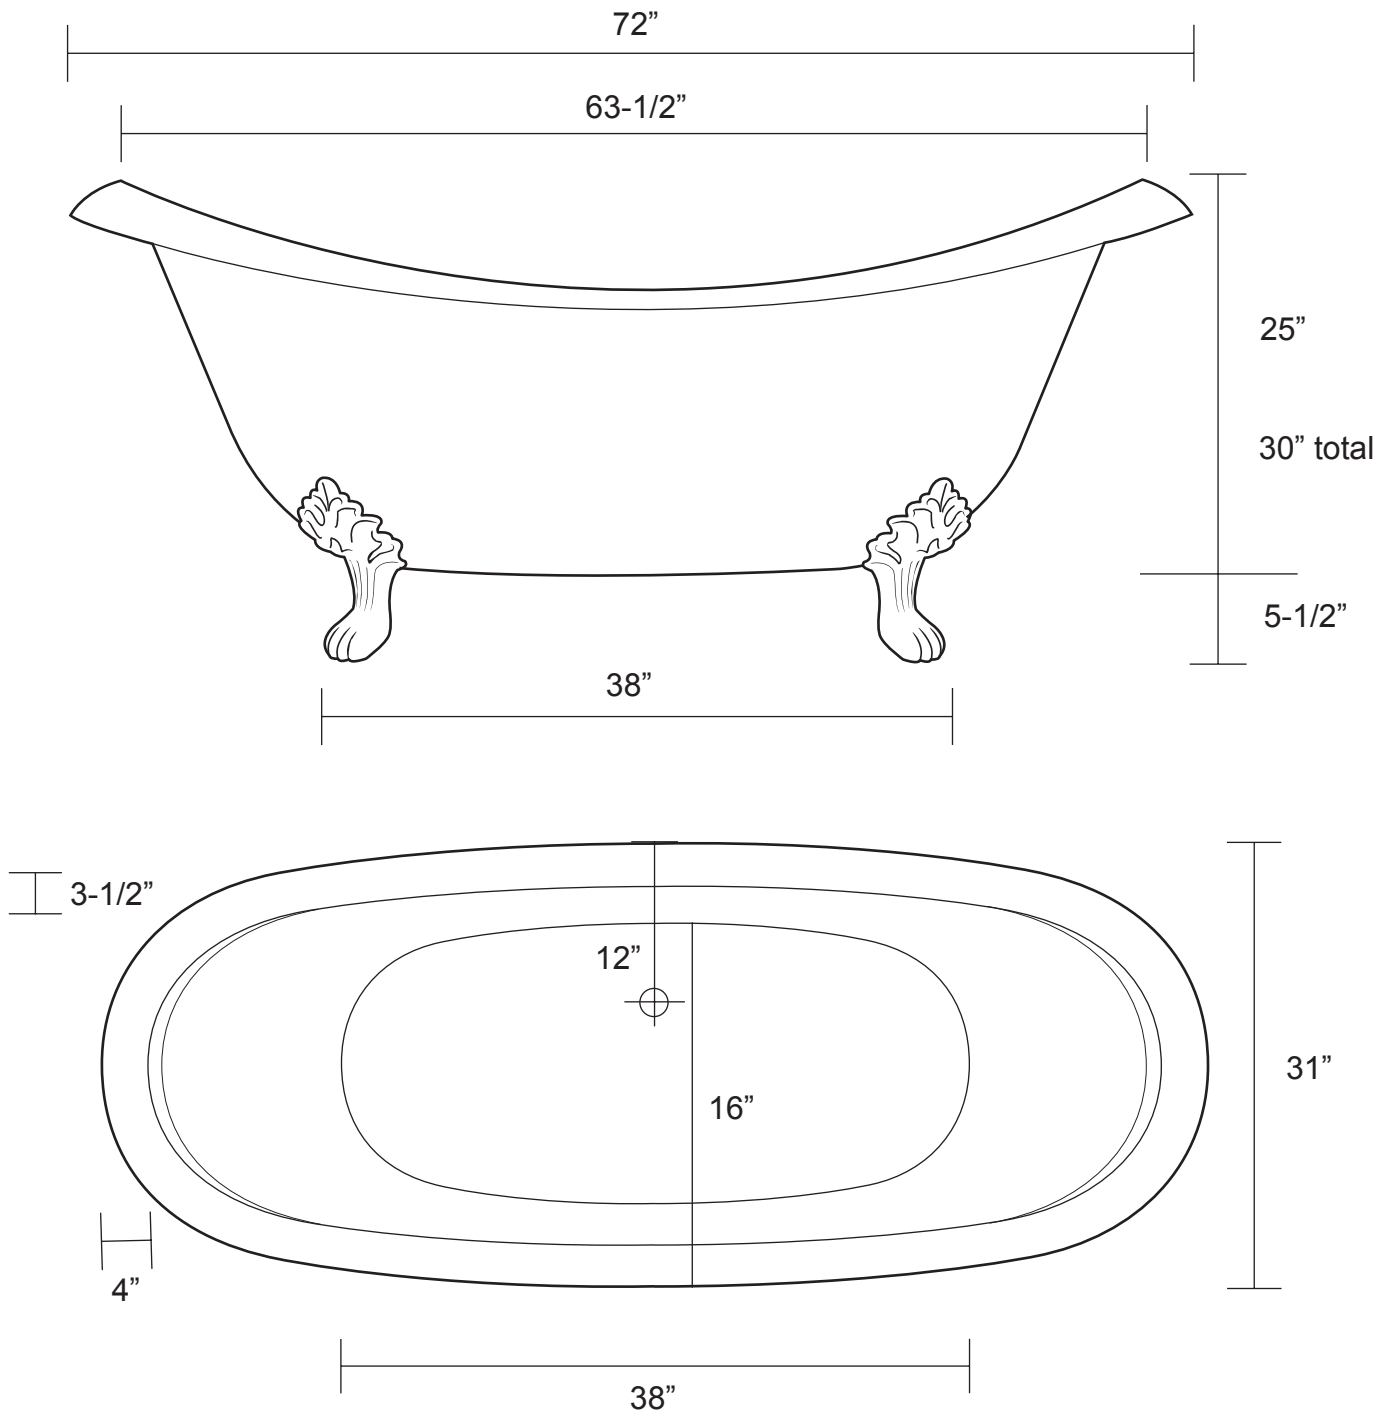

72" Sabra Cast Iron Double Slipper Tub with Lion's Feet

Tub Dimensions: 72" L x 31" W x 30-1/2" H.

Tub Water Capacity: 50 gallons

Tub Weight Uncrated: 347 lbs. Tub Weight Crated: 527 lbs

Overflow hole diameter is 1-1/2".

Water depth to overflow is 13-1/2" H.

All measurements are approximate. Measurements may vary +/- 1/2".