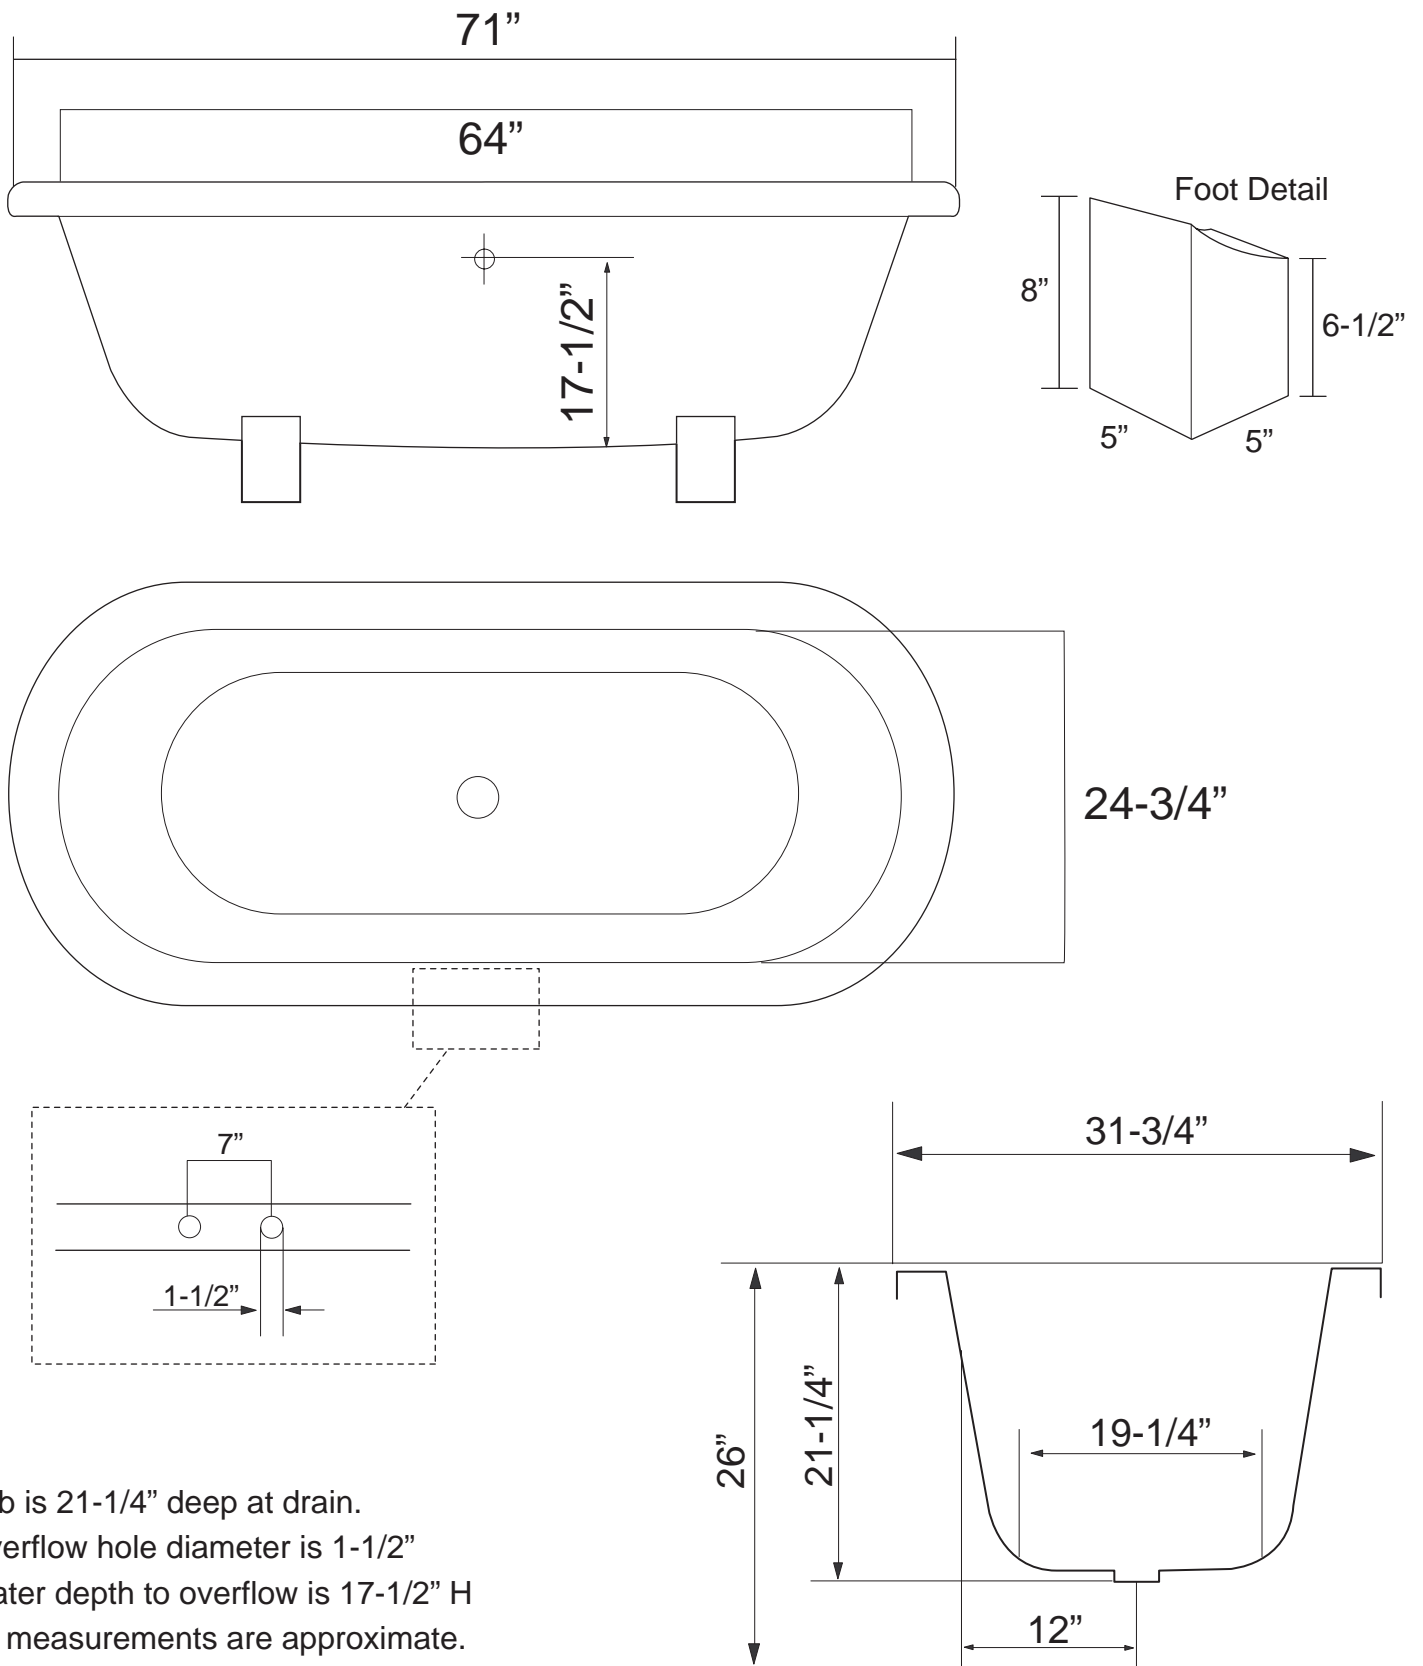

Denise Tub

Tub Dimensions: 71" L x 31-3/4" W x 26" H

Tub Weight Uncrated: 350 lbs. Tub Weight Crated: 580 lbs

Tub is 21-1/4" deep at drain.

Overflow hole diameter is 1-1/2"

Water depth to overflow is 17-1/2" H

All measurements are approximate.