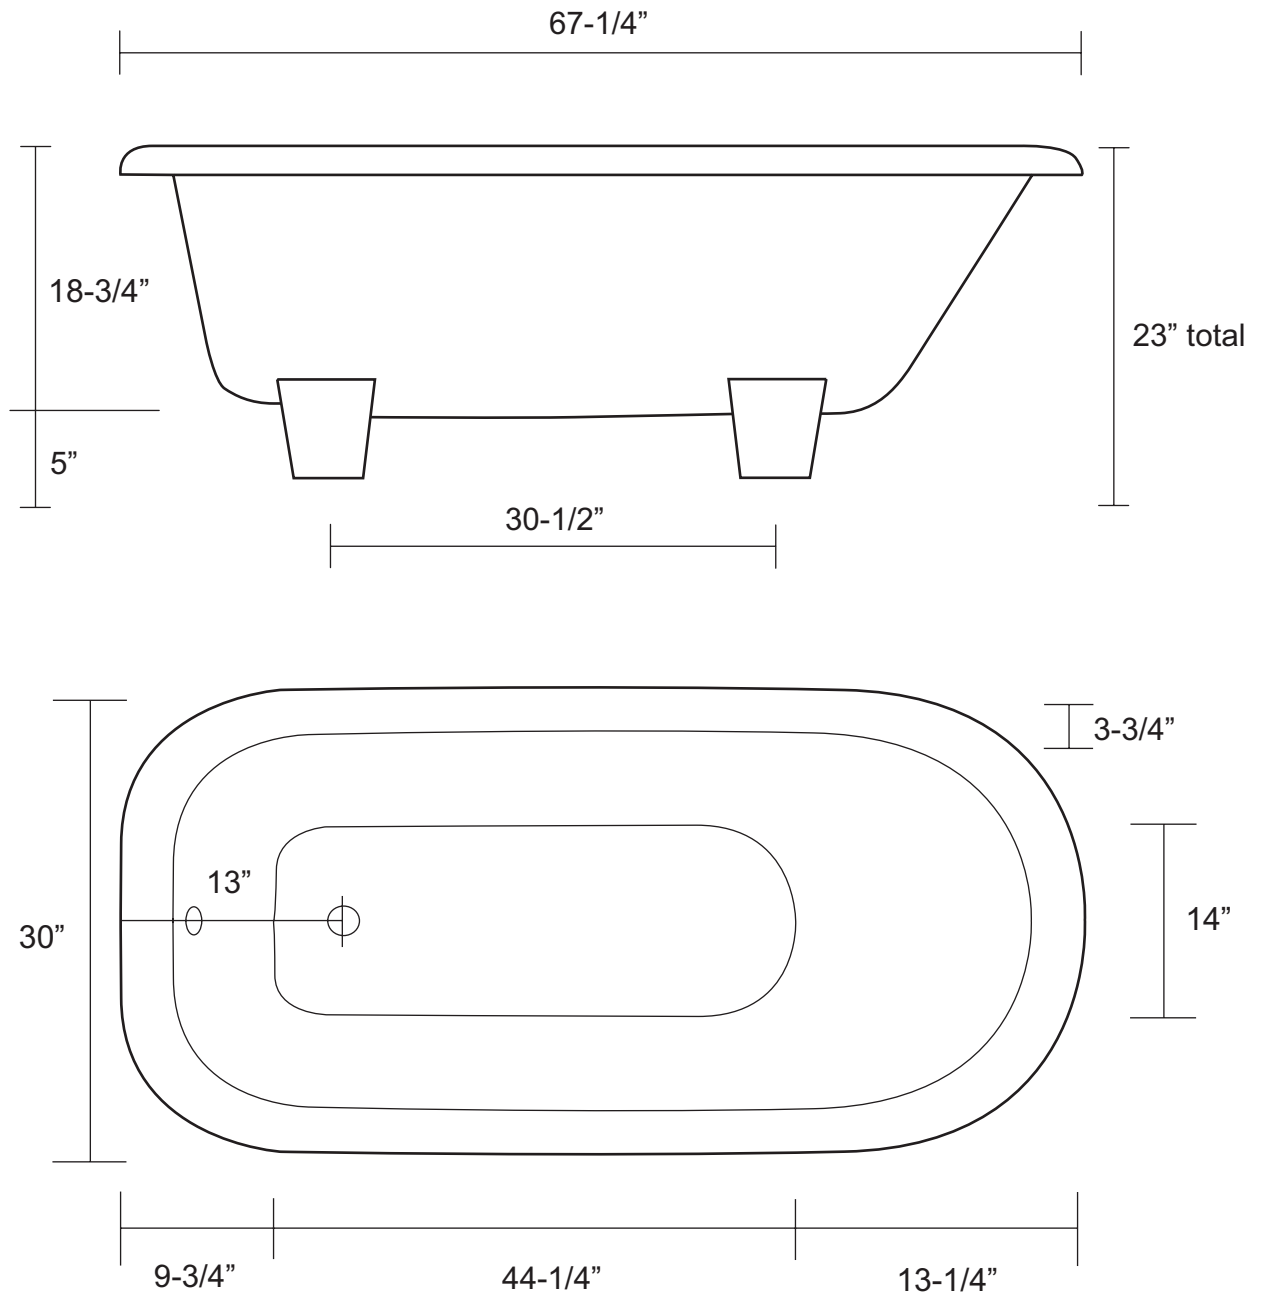

67" Acrylic Rolled Rim Clawfoot Tub on Wood Feet

Tub Dimensions: 67-1/4" L x 30" W x 23" H

25 year manufacturer's warranty.

Tub water capacity: 55 gallons

Tub Weight Uncrated: 120 lbs. Tub Weight Crated: 300 lbs.

Tub is 18-3/4" deep at drain.

Overflow hole diameter is 2"

Water depth to overflow is 15-3/4" H

All measurements are approximate. Measurements may vary +/- 1/2".