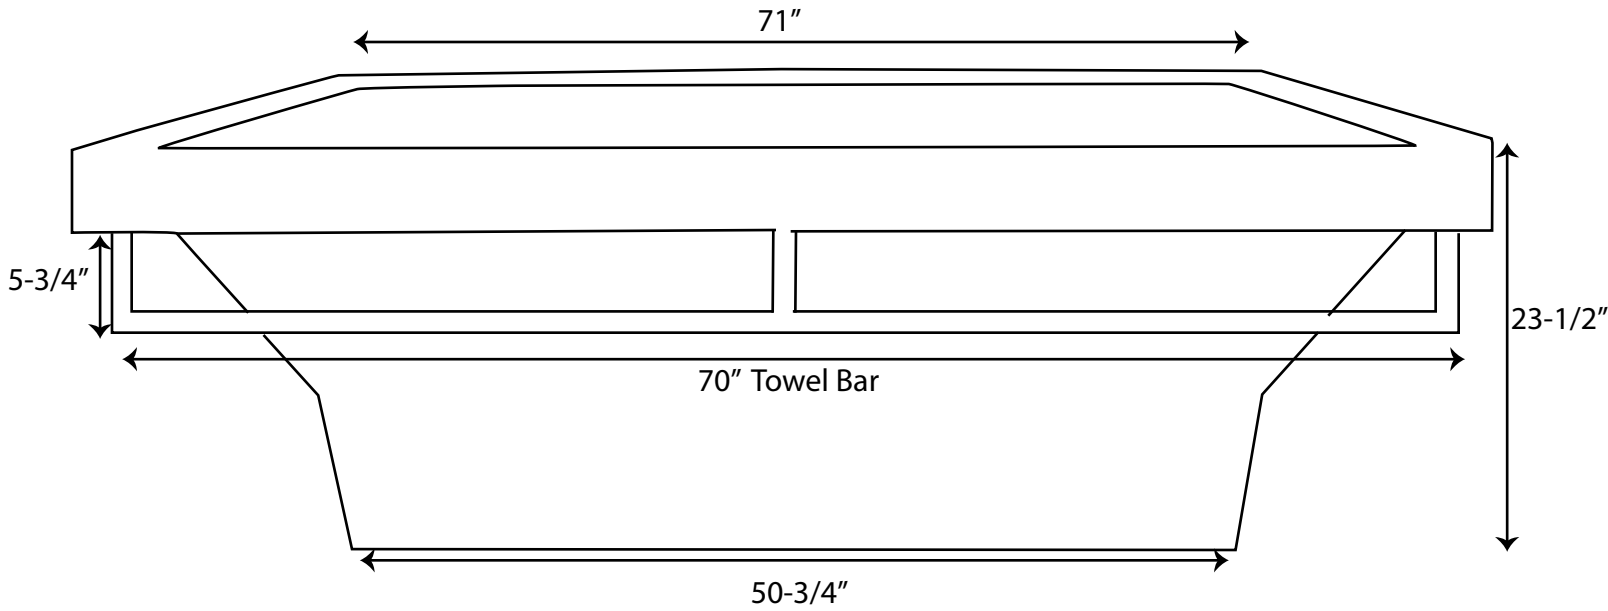

# Noella Rectangular Acrylic Tub with Towel Bar

Tub Dimensions: 71" L x 33-1/2" W x 23-1/2" H.

Tub Water Capacity: 69 gallons (to top of tub)

Tub Weight Uncrated: 126 lbs. Tub Weight Crated: 226 lbs

(back rim is wider,  
see above)

Tub is 17" deep at drain.

Tub has no overflow.

All measurements are approximate. Measurements may vary +/- 1/2".