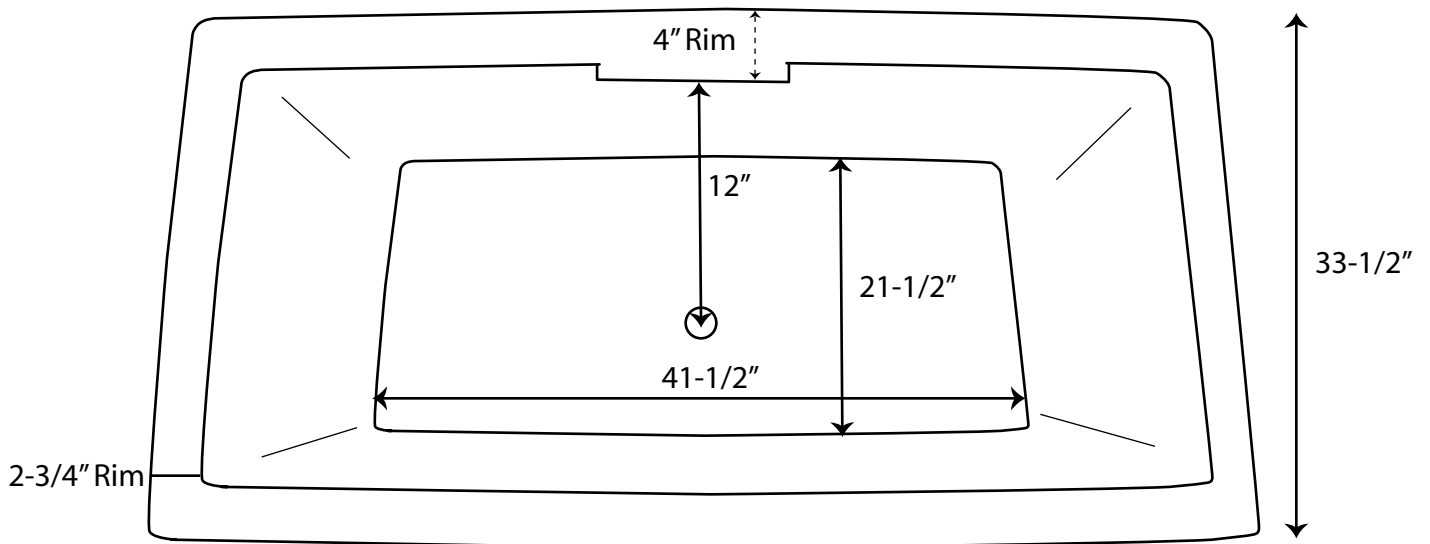

# Noella Rectangular Acrylic Tub with Towel Bar

Tub Dimensions: 71" L x 33-1/2" W x 23-1/2" H.

Tub Water Capacity: 69 gallons (to top of tub)

Tub Weight Uncrated: 126 lbs. Tub Weight Crated: 226 lbs

(back rim is wider,  
see above)

Tub is 17" deep at drain.

Tub has no overflow.

All measurements are approximate. Measurements may vary +/- 1/2".